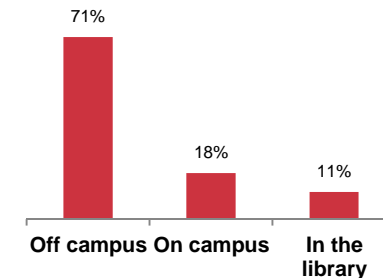

Chats per 1,000 FTE September 2013-August 2014

Chats per month October

Active operators
332

Mentees
39

Ask a Librarian

User Feedback

This chat service is... (n=7525)

The service provided by the librarian was... (n=7606)

Was this your first time using the service? (n=7584)

Would you use this service again? (n=7498)

The librarian provided me with... (n=7482)

How did you find out about this service? (n=8158)

Where were you when you chatted with us today? (n=7129)