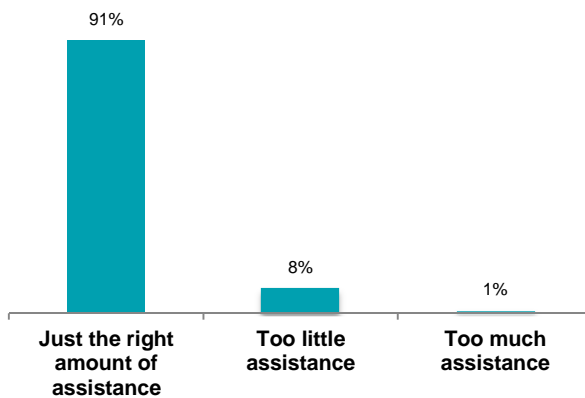

The librarian provided me with... (n=7482)