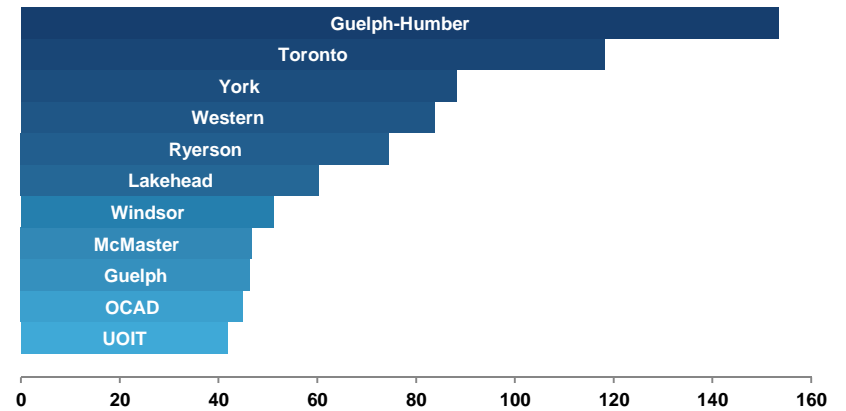

Ask a Librarian

Year in review 2013-2014

September 2013 to August 2014
21,728 chats

Average chats per hour Fall 2014 (to Nov. 30)

| | Monday | Tuesday | Wednesday | Thursday | Friday | Saturday | Sunday |
|----------|--------|---------|-----------|----------|--------|----------|--------|
| 10:00 AM | 12 | 14 | 14 | 13 | 12 | | |
| 11:00 AM | 13 | 14 | 13 | 13 | 13 | | |
| 12:00 PM | 15 | 15 | 12 | 12 | 13 | 12 | 11 |
| 1:00 PM | 13 | 17 | 13 | 13 | 12 | 10 | 10 |
| 2:00 PM | 15 | 16 | 13 | 12 | 12 | 11 | 11 |
| 3:00 PM | 13 | 15 | 13 | 12 | 12 | 12 | 11 |
| 4:00 PM | 14 | 13 | 14 | 12 | 11 | 9 | 12 |
| 5:00 PM | 11 | 12 | 10 | 11 | | 7 | 9 |
| 6:00 PM | 10 | 10 | 10 | 9 | | | |
| 7:00 PM | 12 | 11 | 11 | 9 | | | |
| 8:00 PM | 11 | 11 | 9 | 8 | | | |
| 9:00 PM | 12 | 10 | 9 | 7 | | | |

Chats per 1,000 FTE September 2013-August 2014

Chats per month October

Active operators
332

Mentees
39

Ask a Librarian

User Feedback

This chat service is... (n=7525)

The service provided by the librarian was... (n=7606)