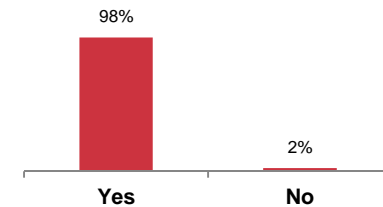

Would you use this service again? (n=7498)