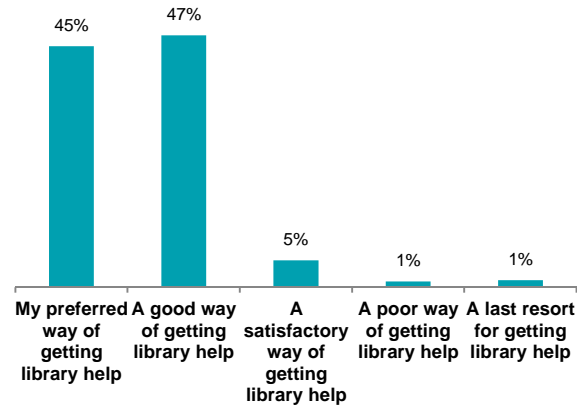

Chats per 1,000 FTE September 2013-August 2014

Chats per month October

Active operators
332

Mentees
39

Ask a Librarian

User Feedback

This chat service is... (n=7525)

The service provided by the librarian was... (n=7606)