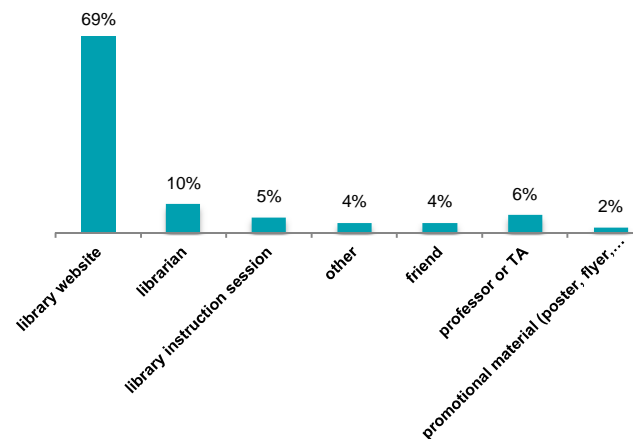

Chats per 1,000 FTE September 2013-August 2014

Chats per month October

Active operators
332

Mentees
39

Ask a Librarian

User Feedback

This chat service is... (n=7525)

The service provided by the librarian was... (n=7606)

Was this your first time using the service? (n=7584)

Would you use this service again? (n=7498)

The librarian provided me with... (n=7482)

How did you find out about this service? (n=8158)

Where were you when you chatted with us today? (n=7129)

Clavardez avec nous!

OCUL launched a pilot virtual reference service in French on September 8, 2014 in collaboration with the libraries of the University of Ottawa, Laurentian University and the Glendon campus of York University. **Clavardez avec nos bibliothécaires** is the long-awaited French version of OCUL's existing Ask a Librarian service. Through this service, Francophone students and researchers in Ontario are able to receive chat-based support in French.