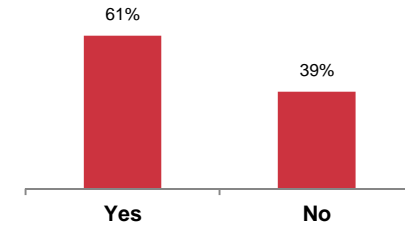

Was this your first time using the service? (n=7584)