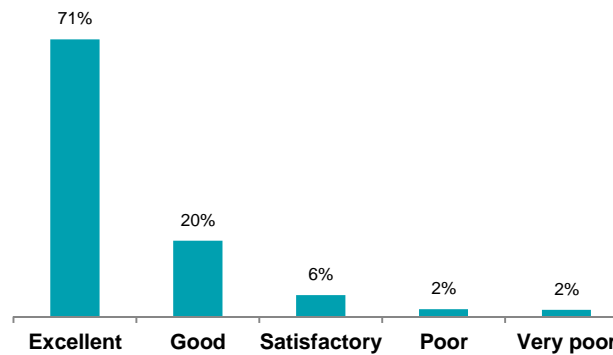

Chats per 1,000 FTE September 2013-August 2014

Chats per month October

Active operators
332

Mentees
39

Ask a Librarian

User Feedback

This chat service is... (n=7525)

The service provided by the librarian was... (n=7606)