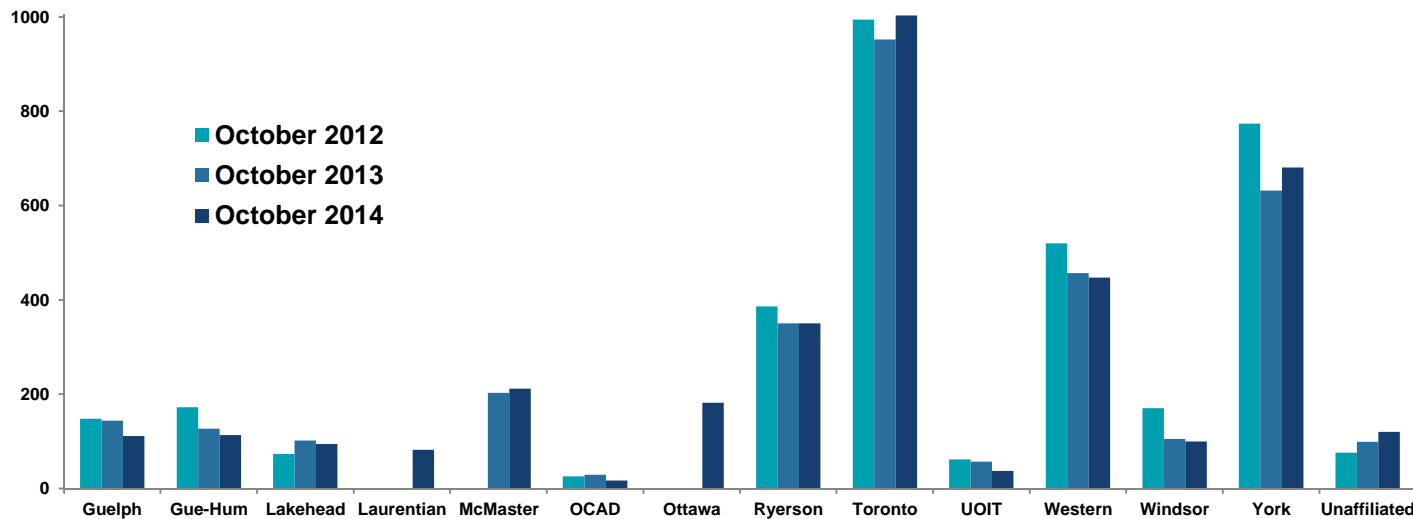

Chats per month October

Active operators
332

Mentees
39